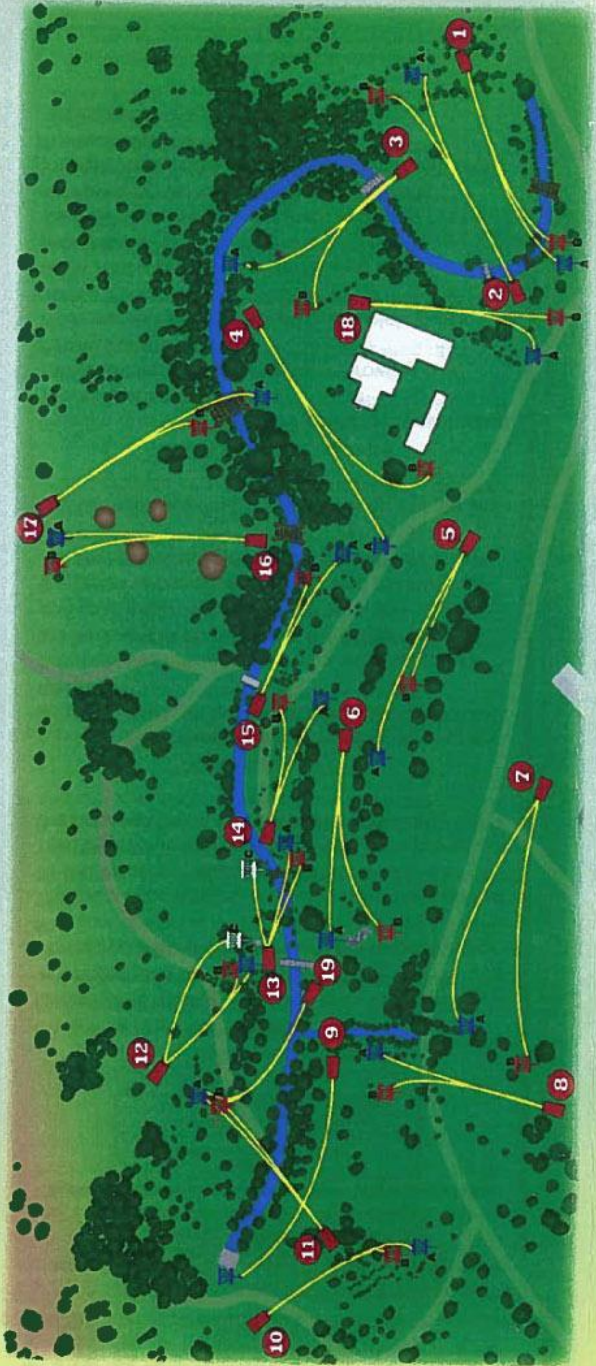

Johnson Park Disc Golf Course

Johnson Park Disc Golf Course

Rules and Safety

Disc Golf: Object of the Game

To play each hole in the fewest throws (strokes) possible. The player with the lowest total strokes for the course wins.

Each hole begins at the tee.

Subsequent throws are made from the place where the disc comes to rest (the lie).

The player who is farthest from the target throws first.

The hole is completed when the disc is supported by the target's basket or chains.

Tee off order is determined by players' scores on the previous hole. Lowest score tees first.

Basic Rules of Play

A player must have a supporting point behind his lie and in line with the target when disc is released.

A run up and follow through are allowed unless the lie is within 10 meters of the target.

Any shot within 10 meters (32 feet, 10 inches) of the target is considered a putt, and players may not step past the lie as part of their follow through.